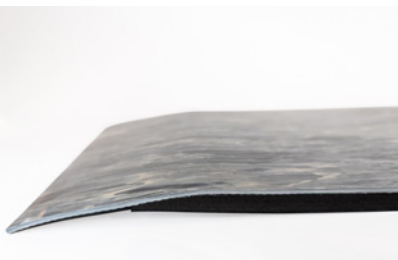

H 11 mm
W 60/90/120 cm

YOGA TAILOR STEP workplace mat

YOGA TAILOR STEP is a PVC-free durable and ergonomic standing mat. Smooth wipeable surface layer of natural rubber. The mat has an EPDM rubber backing. Bevelled edge. Metre goods.

Environment: Shop, public environment, warehouse, light industry.
Property: Soft, cushioning.
Material: Top in natural rubber, bottom in EPDM rubber.
Thickness: 11 mm
Oil resistance: Short exposure.
Guarantee: 5 year.

* Procurement

Maximum length: 20 m

Grey marble

Sand marble