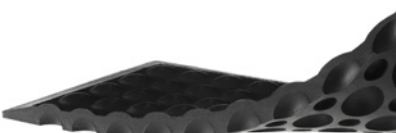

### YOGA FLEX standing/module mat

YOGA FLEX is a PVC-free mat made entirely of natural rubber, making it a very soft and resilient mat. The suction cup pattern on the underside makes the mat lie still. Modular system consisting of centre pieces and end pieces that can be joined together to the desired length, it is also available as a complete mat in size 60 x 90 cm. Bevelled edges reduce the risk of tripping. YOGA FLEX is also ideal for low temperatures as the natural rubber retains its flexibility even in sub-zero temperatures. Bevelled edges.

Bottom side.

*Environment:* Shop, warehouses, light industry.  
*Property:* Soft, cushioning.  
*Material:* Natural rubber.  
*Thickness:* 13 mm  
*Oil resistance:* Short exposure.  
*Guarantee:* 5 year.