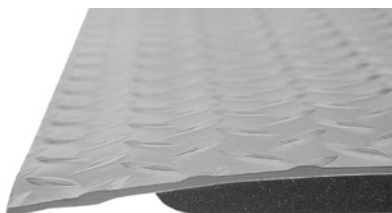

H 13 mm
W 61/91 cm
L 12,2 m

YOGA DECK workplace mat

YOGA DECK is a durable, ergonomic standing mat with a vinyl top layer and foamed vinyl underside. The deck plate patterned surface reduces the risk of slipping. Bevelled edge. Metre goods.

Environment: Shop, public environment, warehouse, light industry.
Property: Soft, cushioning.
Material: Top in vinyl and bottom in foamed vinyl.
Thickness: 13 mm
Oil resistance: Short exposure.
Guarantee: 5 year

Dimensions (cm/m)	Format	Color	Art. no	Price
61 cm x 12,2 m	Roll	Grey	107909	1403
61 cm x m	Metre goods	Grey	107909-1	130
91 cm x 12,2 m	Roll	Grey	107911	2105
91 cm x m	Metre goods	Grey	107911-1	187

Maximum length: 12,2 m