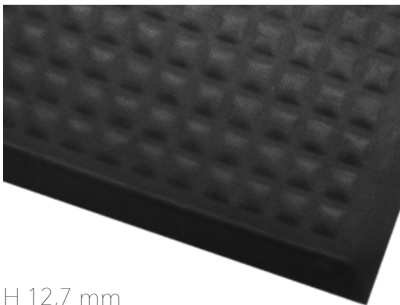

INDUSTRY
FOOD HANDLING

H 12,7 mm
W 90 cm
D 60/150 cm

Bottom side.

YOGA COMFORT standing mat

COMFORT FLOW is a PVC-free ergonomic standing mat that provides relief. Made of nitrile rubber, non-slip and antimicrobial treated to reduce bacterial growth. This makes the mat suitable for environments with high demands on hygiene and high wear. Bevelled edge.

- Environment:* Heavy industry, wet environments, hospitals, food, welding, cutting fluids.
- Property:* Relief, non-slip.
- Material:* Nitrile rubber, antimicrobial treated.
- Thickness:* 12,7 mm
- Oil resistance:* Long exposure.
- Care:* Rinse or machine washable, can be disinfected with antiseptic chemicals. Can be autoclaved.
- Guarantee:* 5 year

Dimensions (cm)	Format	Color	Art. no
90 x 60 cm	Mat	Black	381115
90 x 150 cm	Mat	Black	381116

Black